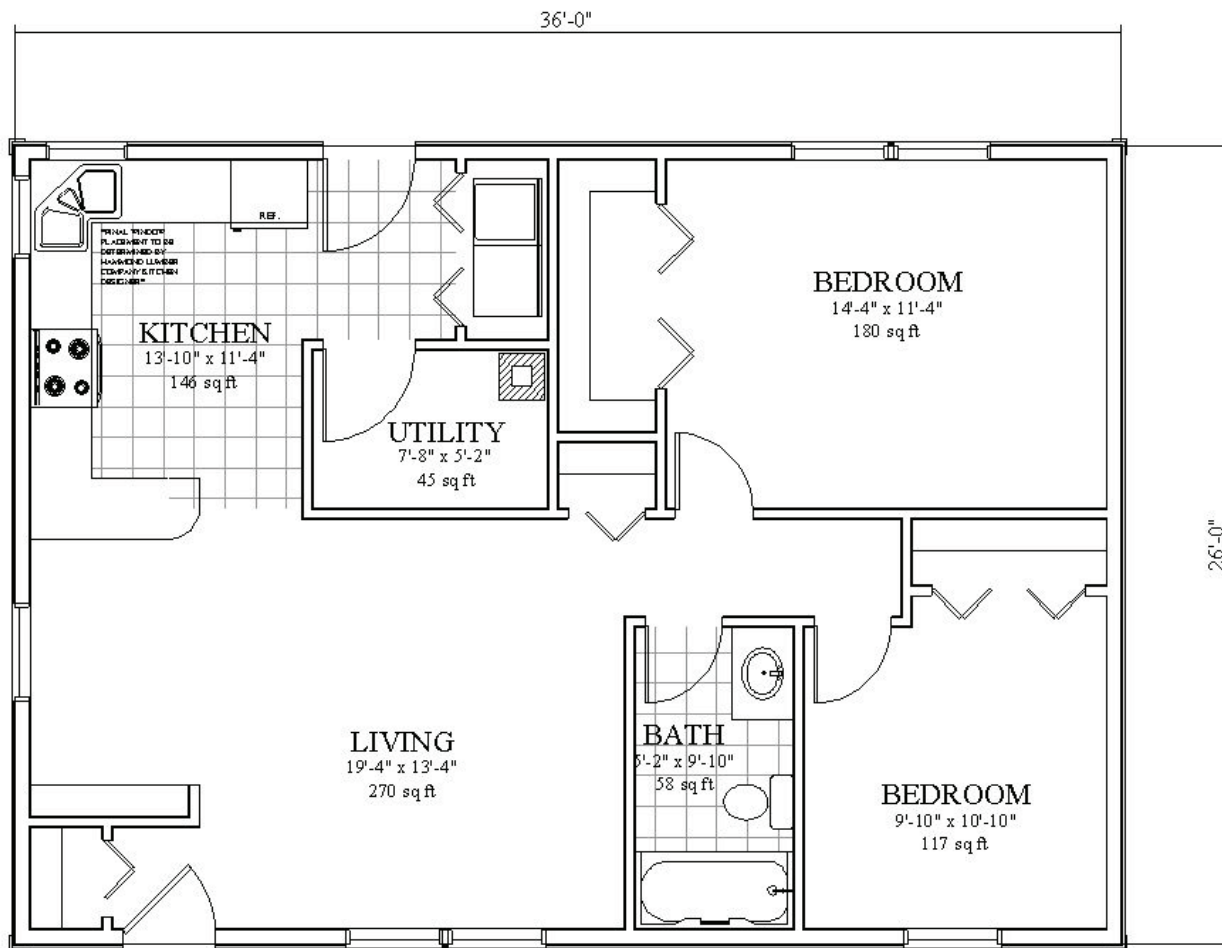

Hammond
Lumber Company

26' x 36' Ranch

The Lockwood

Ranch style home package has 2 bedrooms, 1 bath, kitchen & living room, utility room and entry.

FIRST FLOOR
936 sq ft

Hammond
Lumber Company

The Lockwood